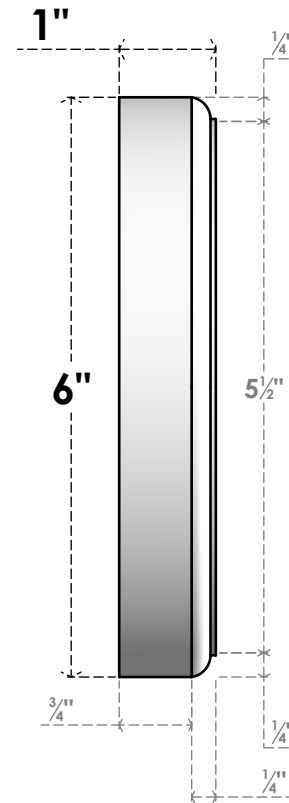

ROSP060X060X100GRY08

6"W X 6"H X 1"P STANDARD GRAYSON STAR ROSETTE WITH ROUNDED EDGE, ARCHITECTURAL GRADE PVC

FRONT

SIDE

EKENA MILLWORK
2300 WEST MAIN ST.
CLARKSVILLE, TX 75426
TOLL FREE: 866-607-0453
WWW.EKENAMILLWORK.COM

NOTES

1. INSTALLATION TO BE COMPLETED IN ACCORDANCE WITH MANUFACTURER'S SPECIFICATIONS.
2. DRAWING MAY NOT BE TO SCALE
3. THIS DRAWING IS INTENDED FOR DESIGN AND PLANNING PURPOSES ONLY.
4. ALL INFORMATION CONTAINED HEREIN WAS CURRENT AT THE TIME OF DEVELOPMENT BUT MUST BE REVIEWED AND APPROVED BY THE PRODUCT MANUFACTURER TO BE CONSIDERED ACCURATE.
5. ARCHITECTURAL GRADE PVC PRODUCTS ARE MADE FROM EXPANDED CELLULAR PVC AND COME NATURALLY WHITE BUT MAY BE PAINTED