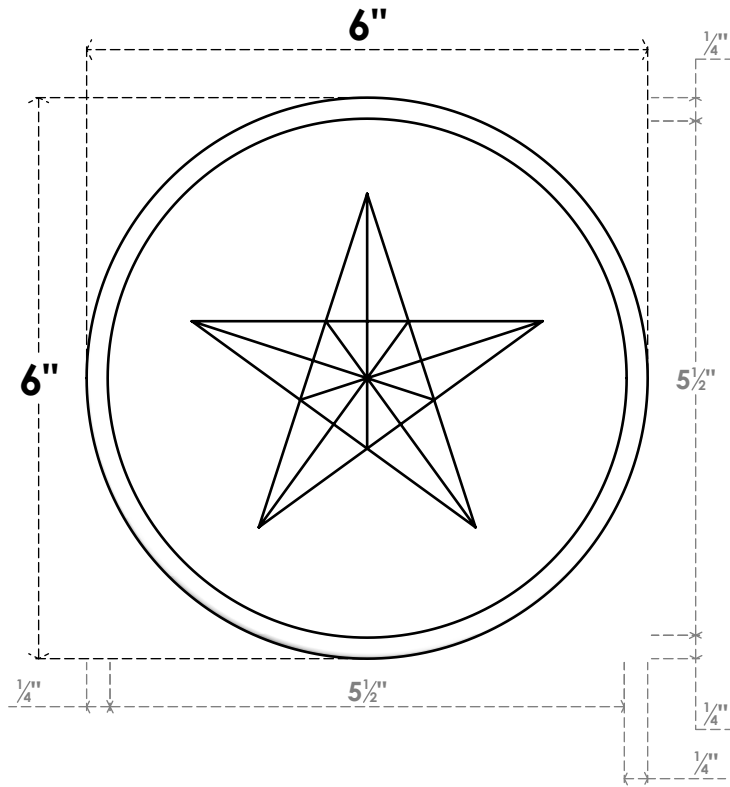

ROSP060X060X100GRY08

6"W X 6"H X 1"P STANDARD GRAYSON STAR ROSETTE WITH ROUNDED EDGE, ARCHITECTURAL GRADE PVC

FRONT

SIDE

EKENA MILLWORK
2300 WEST MAIN ST.
CLARKSVILLE, TX 75426
TOLL FREE: 866-607-0453
WWW.EKENAMILLWORK.COM